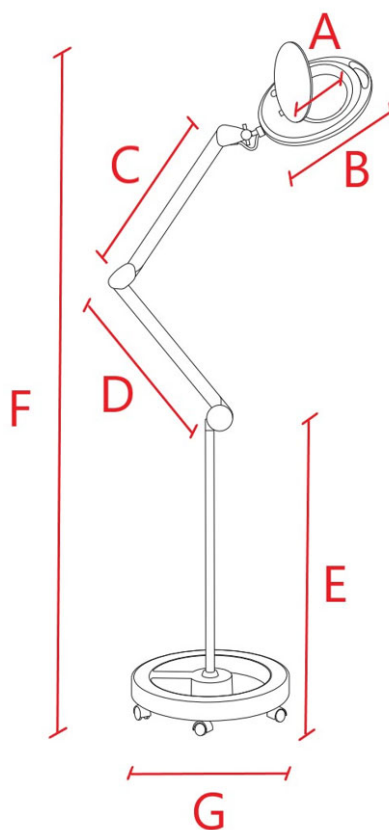

Gala Lamp

vibbel

→
TECHNICAL DATA SHEET

→
REF. 0006851
LED MAGNIFYING LAMP

TECHNICAL FEATURES

→

Power:	8 W
Frequency:	50/60 Hz
Voltage:	220-240 V
Dioptres:	5
Ø of glass:	12,7 cm
Ø of the base:	39 cm
Total height:	161 cm
Type of light:	SMD LED 60 pcs
Weight:	13 kg

CERTIFICATIONS

→

- 2014/35/EU Low Voltage Directive

SPECIFICATIONS

→

- Stable and heavy base with 5 wheels
- Top cover
- Articulated arms with anti finger trapping
- Also Includes a clamp fo Fixed it on a table

A : 12,7 cm

B : 27 cm

C : 44 cm

D : 41 cm

E : 70 cm

F : 162 cm

G : 40 cm