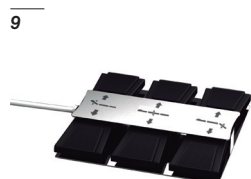

Luksuzna pedikerska stolica vrlo stabilne strukture. 3 motora kontroliraju visinu, nagib naslona i nagib sjedišta. Neovisno podesive noge u više pozicija optimalno za profesionalan rad. Povratni rukonaslon i podesivi naslon za glavu. Bijela presvlaka visoke kvalitete za jednostavno čišćenje.

Hochwertige Fusspflegeliege mit einem sehr stabilen

Rückenlehne und die Neigung des Sitzes zu regulieren.

Die Beinstützen können mittels Gasfeder un abhängig voneinander in verschiedenen Stellungen verstellt werden, was die Arbeit vereinfacht und eine optimale Benutzung ermöglicht. Armlehnen beidseitig verstellbar und regulierbare Kopfstütze. Hochwertige weiße PU-Polsterung, leicht abwaschbar.

Electric Podiatry Chair Ref. 2235C

Size without armrest: 184x60 cm

Size with armrest: 184x85 cm

Weight: 88 Kg

Upholstery: PU

Motors: 3

1. 1 Breather hole
2. 2 Angle
3. 3 Extension ±8 cm
4. 4 Angle 0° ~ 85°
5. 5 Angle 0° ~ 15°
6. 6 Angle 0° ~ 90°
7. 7 Up and Down 59/98 cm
8. 8 Extension ±15 cm

OPTIONS

Bed cover

9 Foot controller Ref. FC-003

Wheels

Heating

Wireless

Silicone

Debris tray Ref. 30030

PACKING SIZE cm

148x72x62

N.W. kg

88

G.W. kg

100

MAX WEIGHT

180 kg